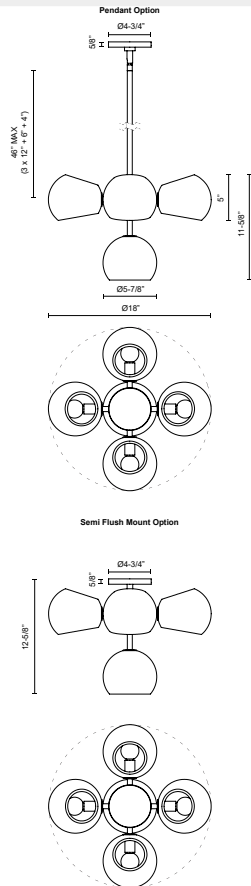

alora mood

P. 1.855.855.8926

CANADA: 19054 28TH Avenue Surrey - BC V3Z 6M3

USA: 3035 E. Lone Mountain Rd - Las Vegas, NV, 89081

WILLOW CH548518

FIXTURE DIMENSIONS	D18" x H11-5/8"
LAMP TYPE	E12
MAX WATTAGE	60W
BULB QTY	5
BULBS INCLUDED	No
VOLTAGE	120V
GLASS DETAILS	Clear Glass, Copper Glass, Opal Glass or Smoked Glass
MATERIAL	Glass; Steel;
ROD LENGTH	46" Max (3x12" + 1x6" + 1x4")
DIAMETER OF ROD	5/8"
WIRE LENGTH	60"
MINIMUM HANG HEIGHT	12-3/4"
SLOPED CEILING ADAPTABLE	Yes, Up to 45 Degrees
LOCATION	Dry
CANOPY DIMENSIONS	D4-3/4" x H5/8"
PAINT FINISH	BG01; MB01;

[D - Diameter, L - Length, W - Width, H - Height, E - Extension]

AVAILABLE FINISHES:

*For complete warranty terms, please visit: www.aloralighting.com/warranty

WWW.ALORAMOOD.COM

© 2022 KUZCO LIGHTING. ALL RIGHTS RESERVED.